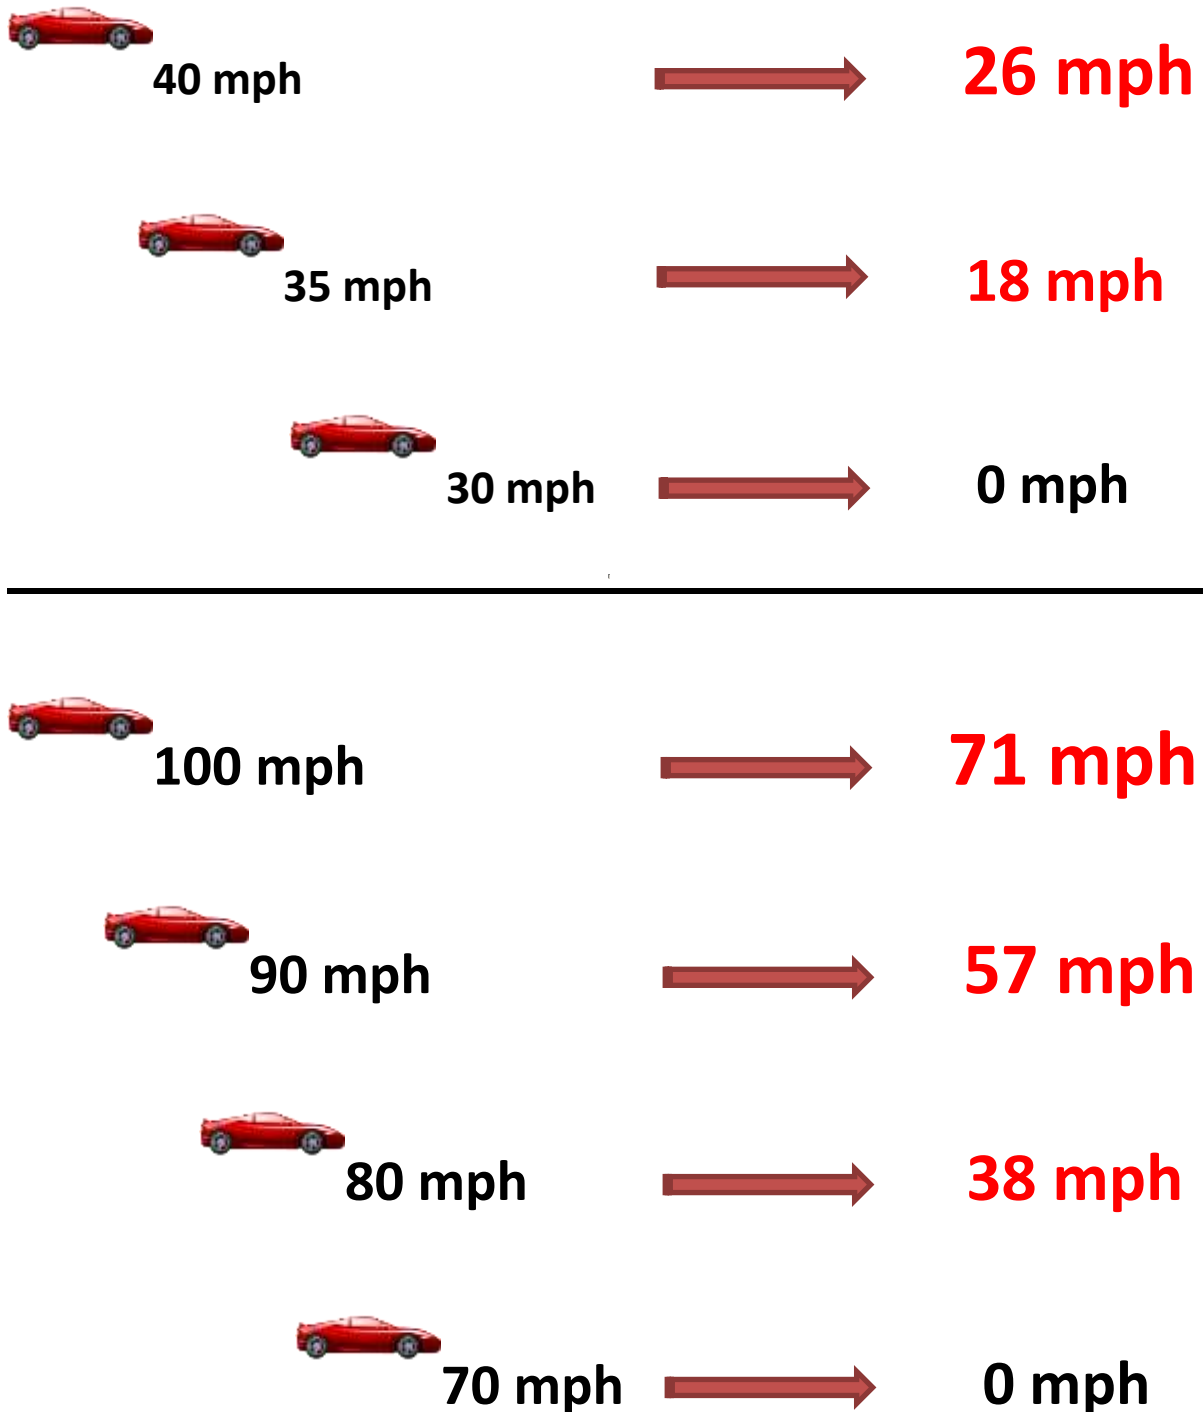

Impact Speeds

These figures are based on just braking on a dry road surface where the vehicle has been perfectly maintained. The testing was done with a Vauxhall Omega.

Remember this testing does not include thinking/reaction times.